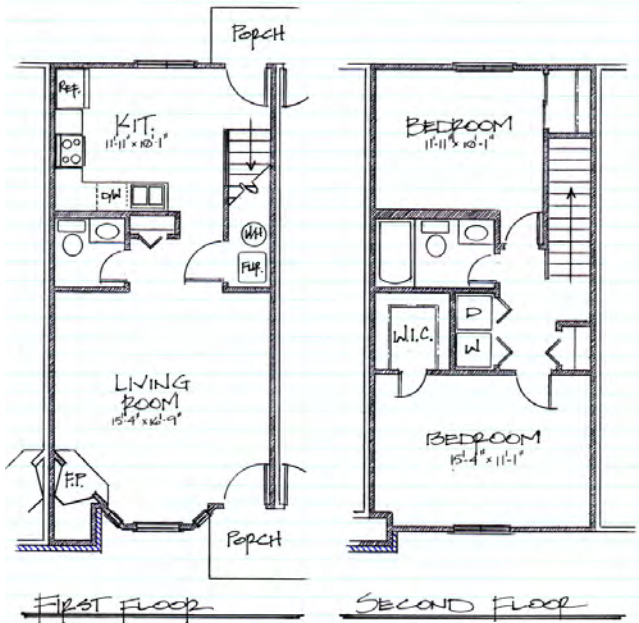

FLOOR PLANS - MEADOWS AT SHADOW RIDGE

565 SQ. FT.

612 SQ. FT.

912 SQ. FT.

1410 SQ. FT.

Holland
PROPERTY MANAGEMENT

Est. 2007

FLOOR PLANS - MEADOWS AT SHADOW RIDGE

TOWNHOME THE MEADOWS AT SHADOW RIDGE

1168 SQ. FT.

Holland
PROPERTY MANAGEMENT
Est. 2007