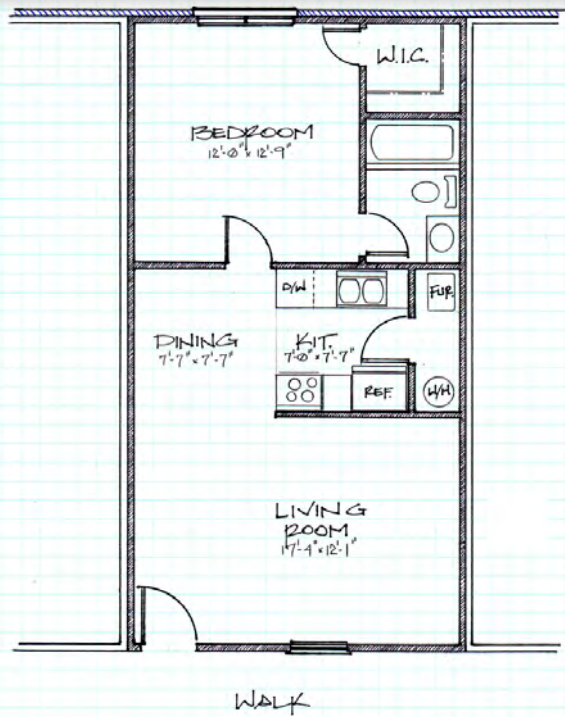

FLOOR PLANS - MEADOWS AT SHADOW RIDGE

565 SQ. FT.

612 SQ. FT.

912 SQ. FT.

1410 SQ. FT.

Holland
PROPERTY MANAGEMENT

Est. 2007

FLOOR PLANS - MEADOWS AT SHADOW RIDGE

TOWNHOME THE MEADOWS AT SHADOW RIDGE

1168 SQ. FT.

Holland
PROPERTY MANAGEMENT
Est. 2007