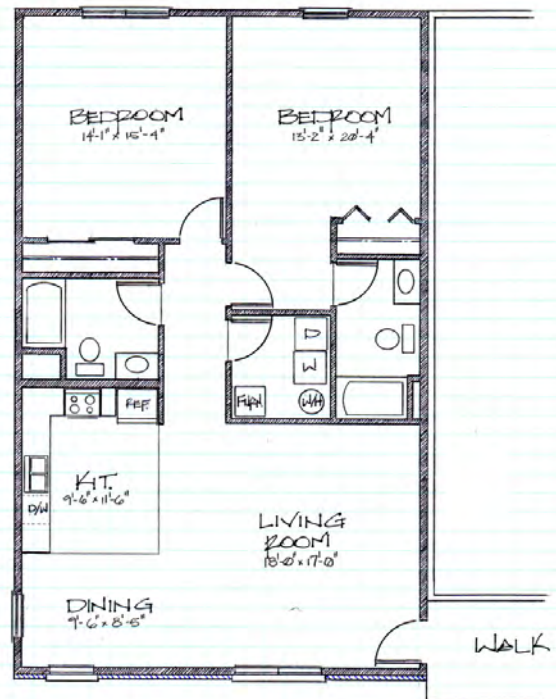

FLOOR PLANS - MEADOWS AT SHADOW RIDGE

565 SQ. FT.

612 SQ. FT.

912 SQ. FT.

1410 SQ. FT.

Holland
PROPERTY MANAGEMENT

Est. 2007

FLOOR PLANS - MEADOWS AT SHADOW RIDGE

TOWNHOME THE MEADOWS AT SHADOW RIDGE

1168 SQ. FT.

Holland
PROPERTY MANAGEMENT
Est. 2007