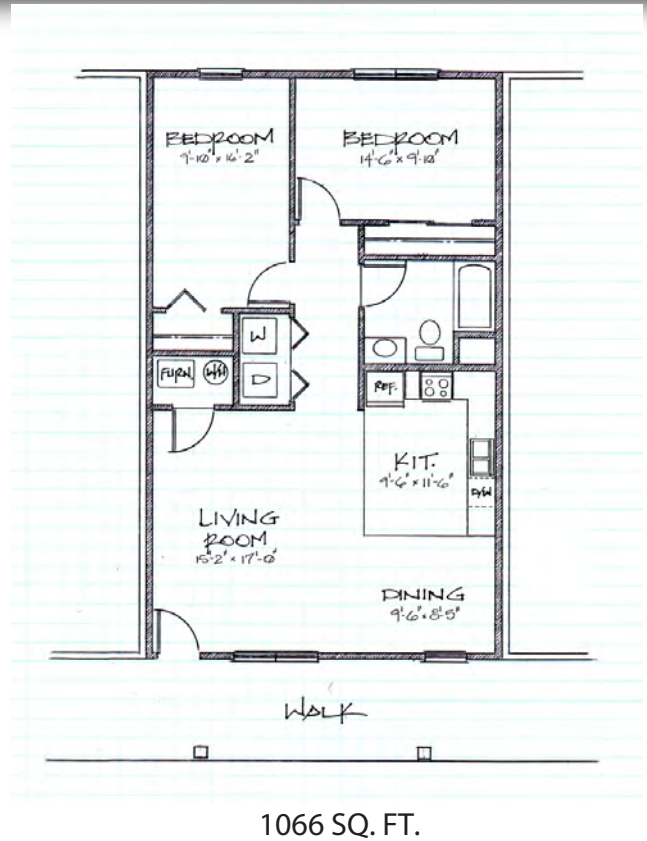

FLOOR PLANS - MEADOWS AT SHADOW RIDGE

565 SQ. FT.

612 SQ. FT.

912 SQ. FT.

1410 SQ. FT.

Holland
PROPERTY MANAGEMENT

Est. 2007

FLOOR PLANS - MEADOWS AT SHADOW RIDGE

TOWNHOME THE MEADOWS AT SHADOW RIDGE

1168 SQ. FT.

Holland
PROPERTY MANAGEMENT
Est. 2007