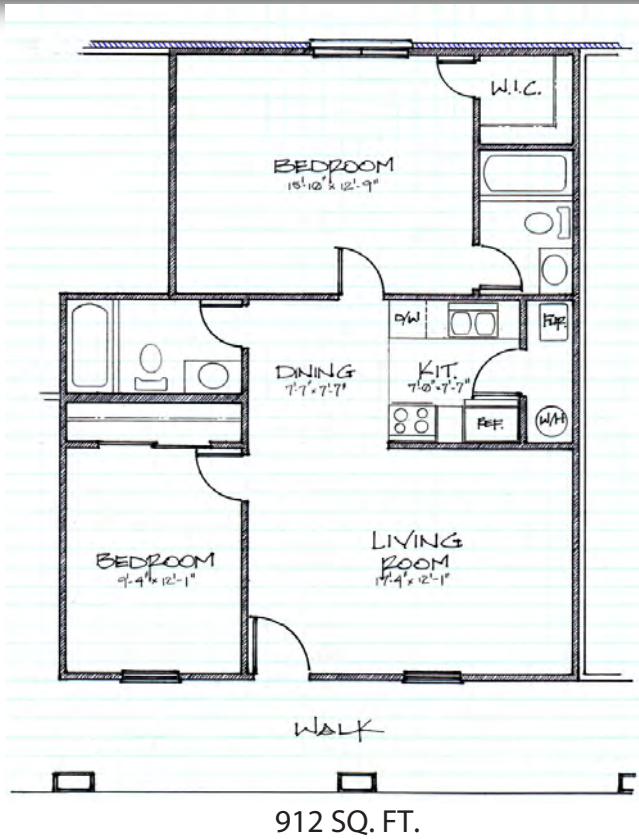

FLOOR PLANS - MEADOWS AT SHADOW RIDGE

565 SQ. FT.

612 SQ. FT.

912 SQ. FT.

1410 SQ. FT.

Holland
PROPERTY MANAGEMENT

Est. 2007

FLOOR PLANS - MEADOWS AT SHADOW RIDGE

TOWNHOME THE MEADOWS AT SHADOW RIDGE

1168 SQ. FT.

Holland
PROPERTY MANAGEMENT
Est. 2007