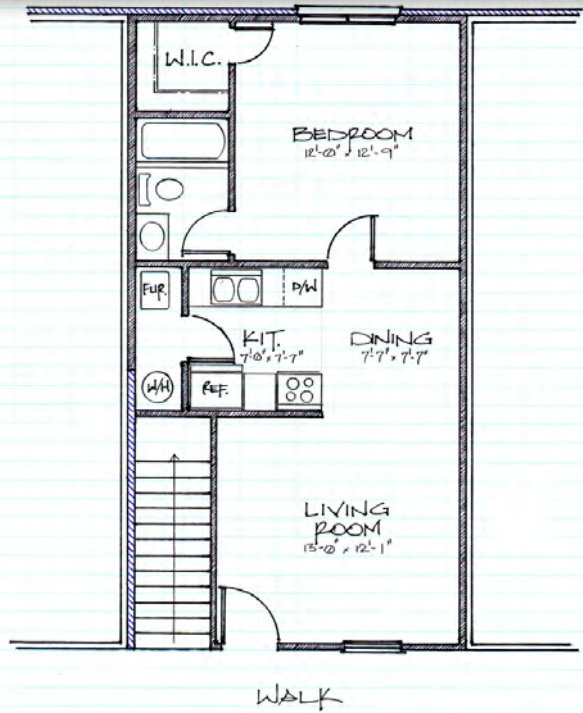

FLOOR PLANS - MEADOWS AT SHADOW RIDGE

565 SQ. FT.

612 SQ. FT.

912 SQ. FT.

1410 SQ. FT.

Holland
PROPERTY MANAGEMENT

Est. 2007

FLOOR PLANS - MEADOWS AT SHADOW RIDGE

TOWNHOME THE MEADOWS AT SHADOW RIDGE

1168 SQ. FT.

Holland
PROPERTY MANAGEMENT
Est. 2007