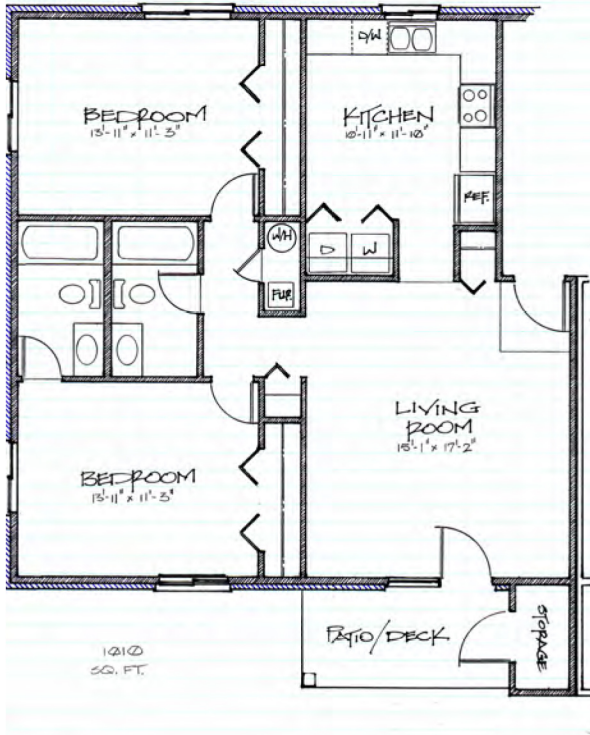

FLOOR PLANS - THE OAKS AT DUTCH HOLLOW

553 SQ. FT.

600 SQ. FT.

671 SQ. FT.

942 SQ. FT.

FLOOR PLANS - THE OAKS AT DUTCH HOLLOW

1,010 SQ. FT.